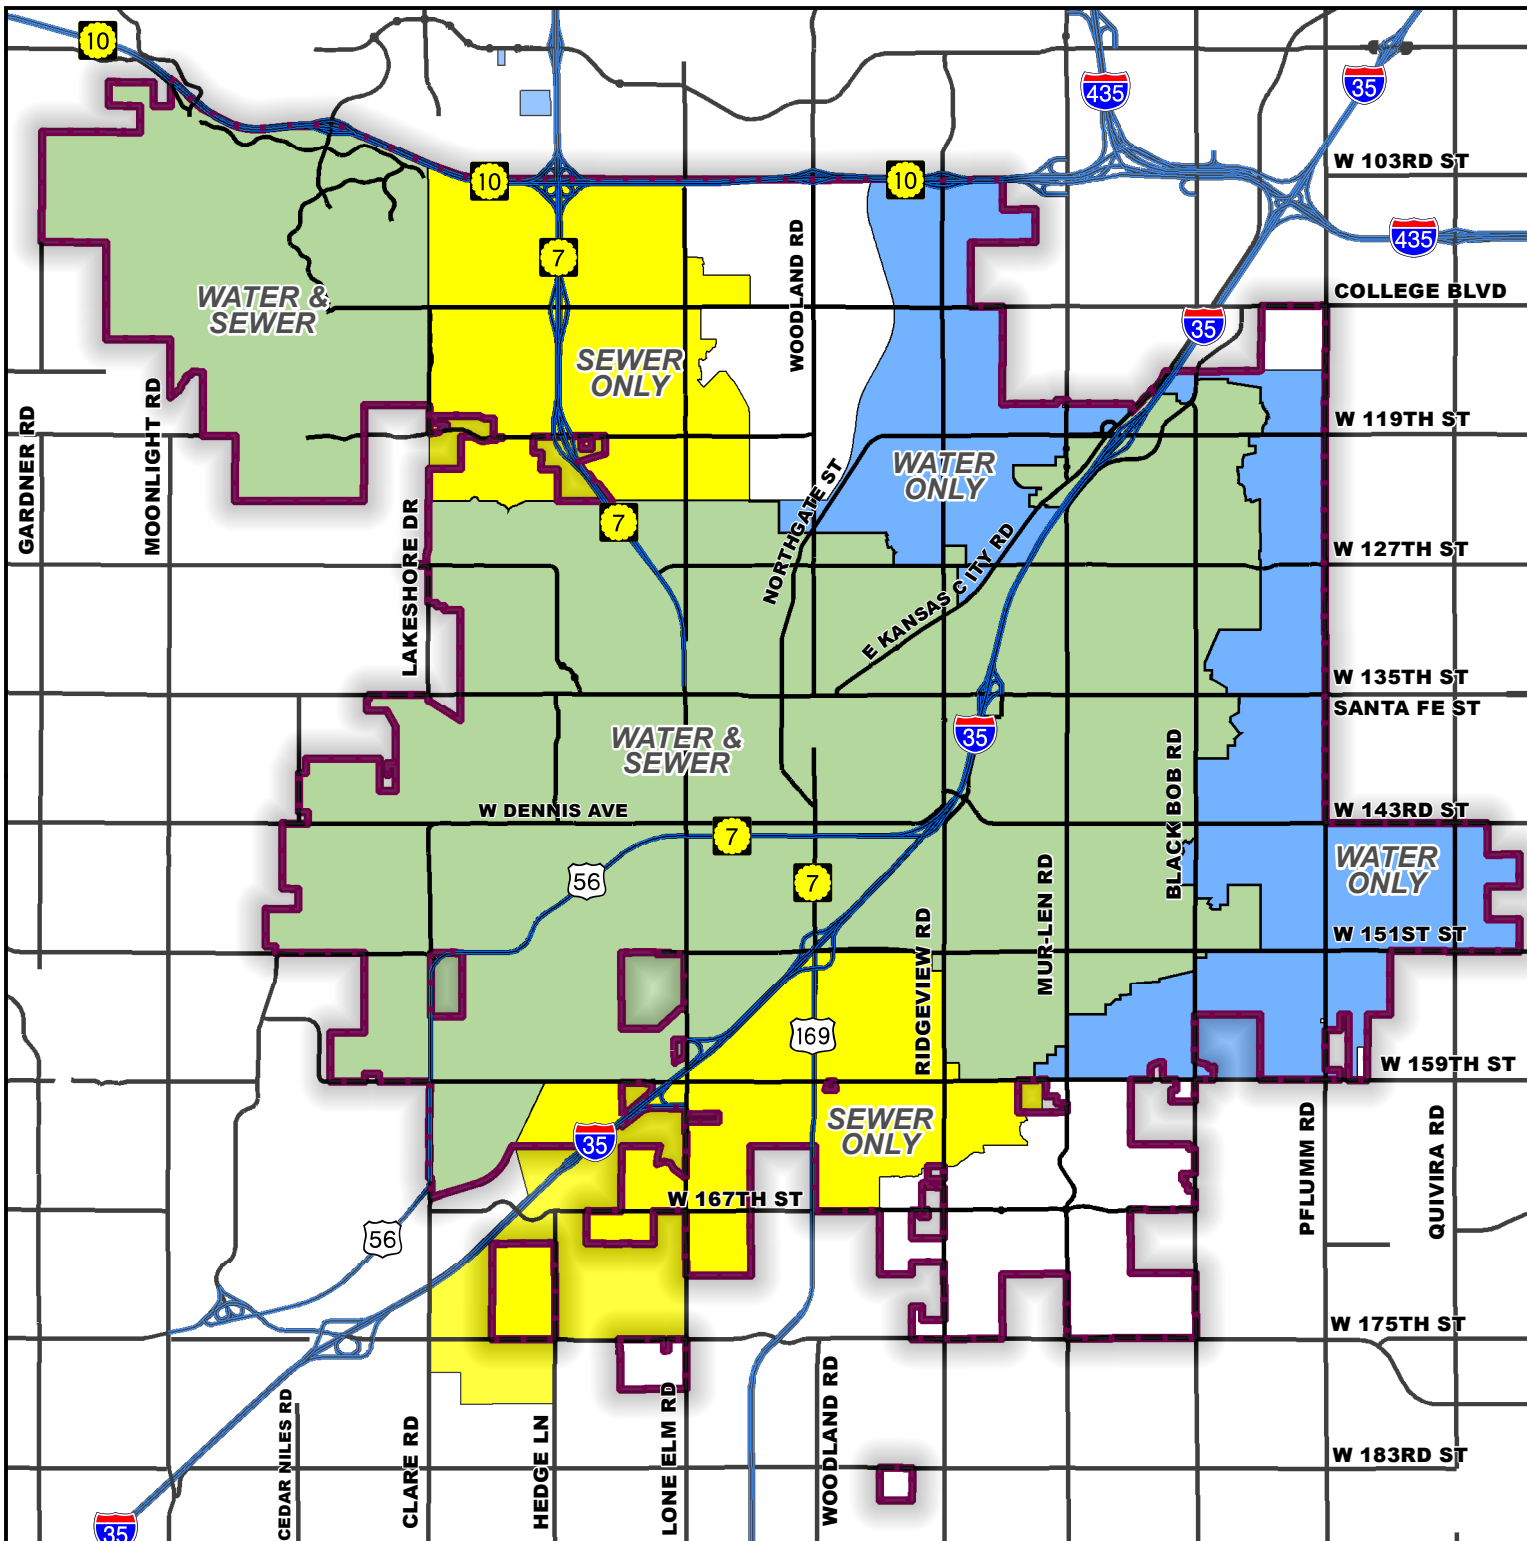

City of Olathe

Water & Sewer District Boundaries

Olathe Utility Service Areas

-  Water & Sewer
-  Water Only
-  Sewer Only

0 0.5 1 2 Miles

Map provided by:
Olathe GIS

Downloaded from:
www.OlatheKS.org/GIS/Print