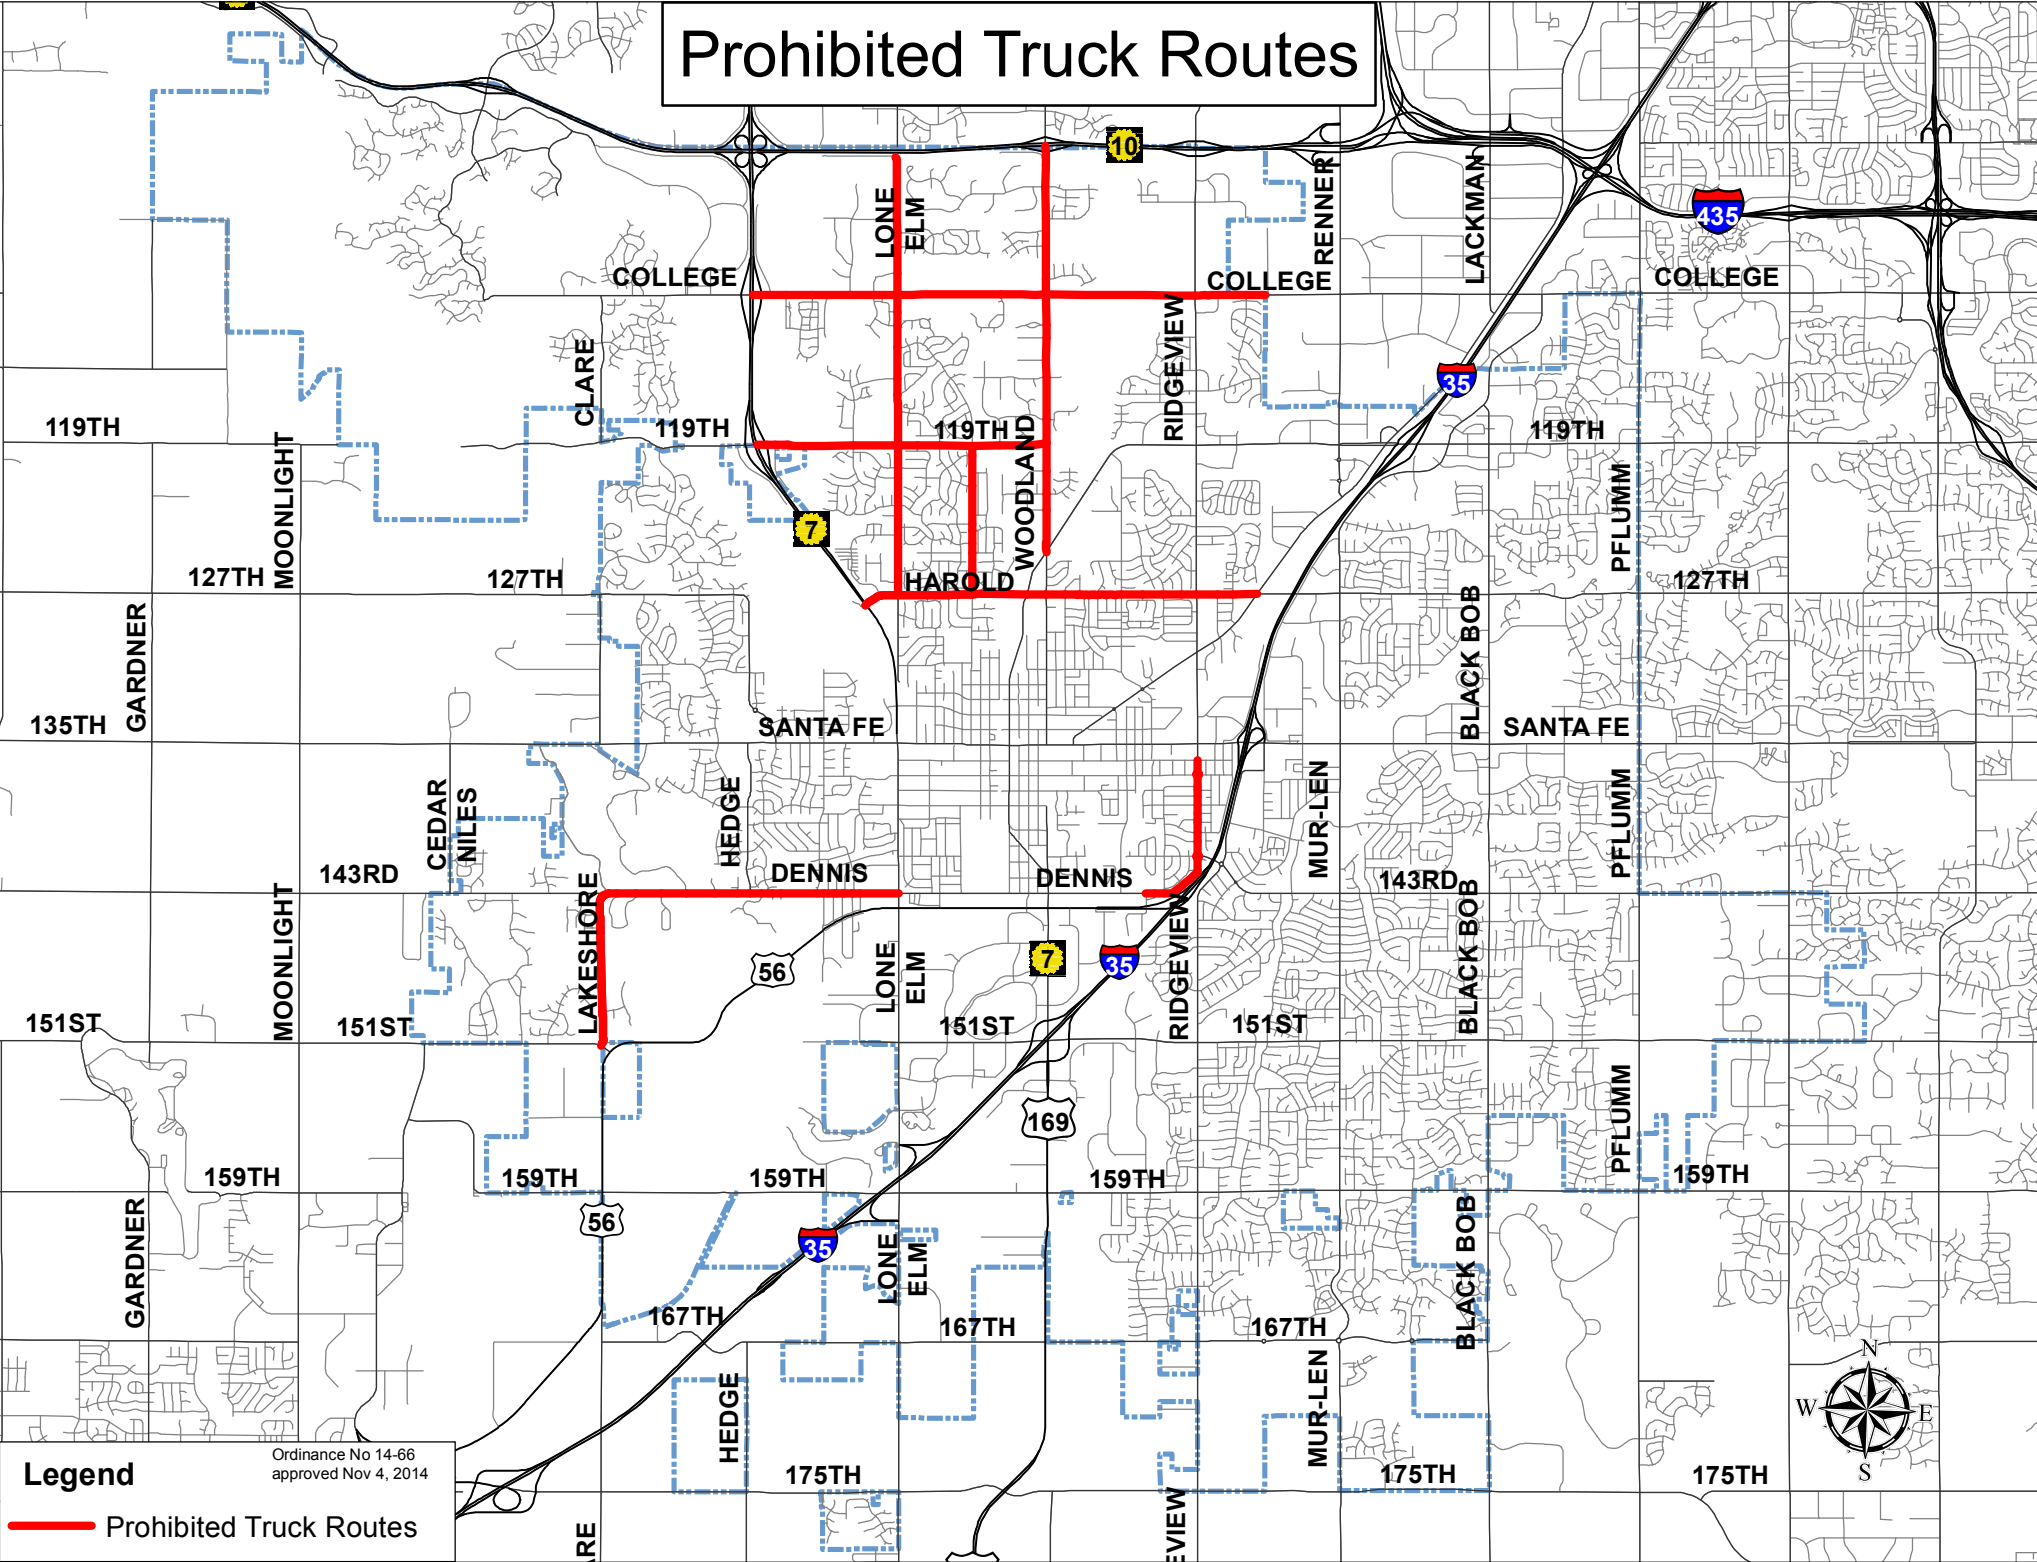

# Prohibited Truck Routes

## Legend

 Prohibited Truck Routes

Ordinance No 14-66  
approved Nov 4, 2014