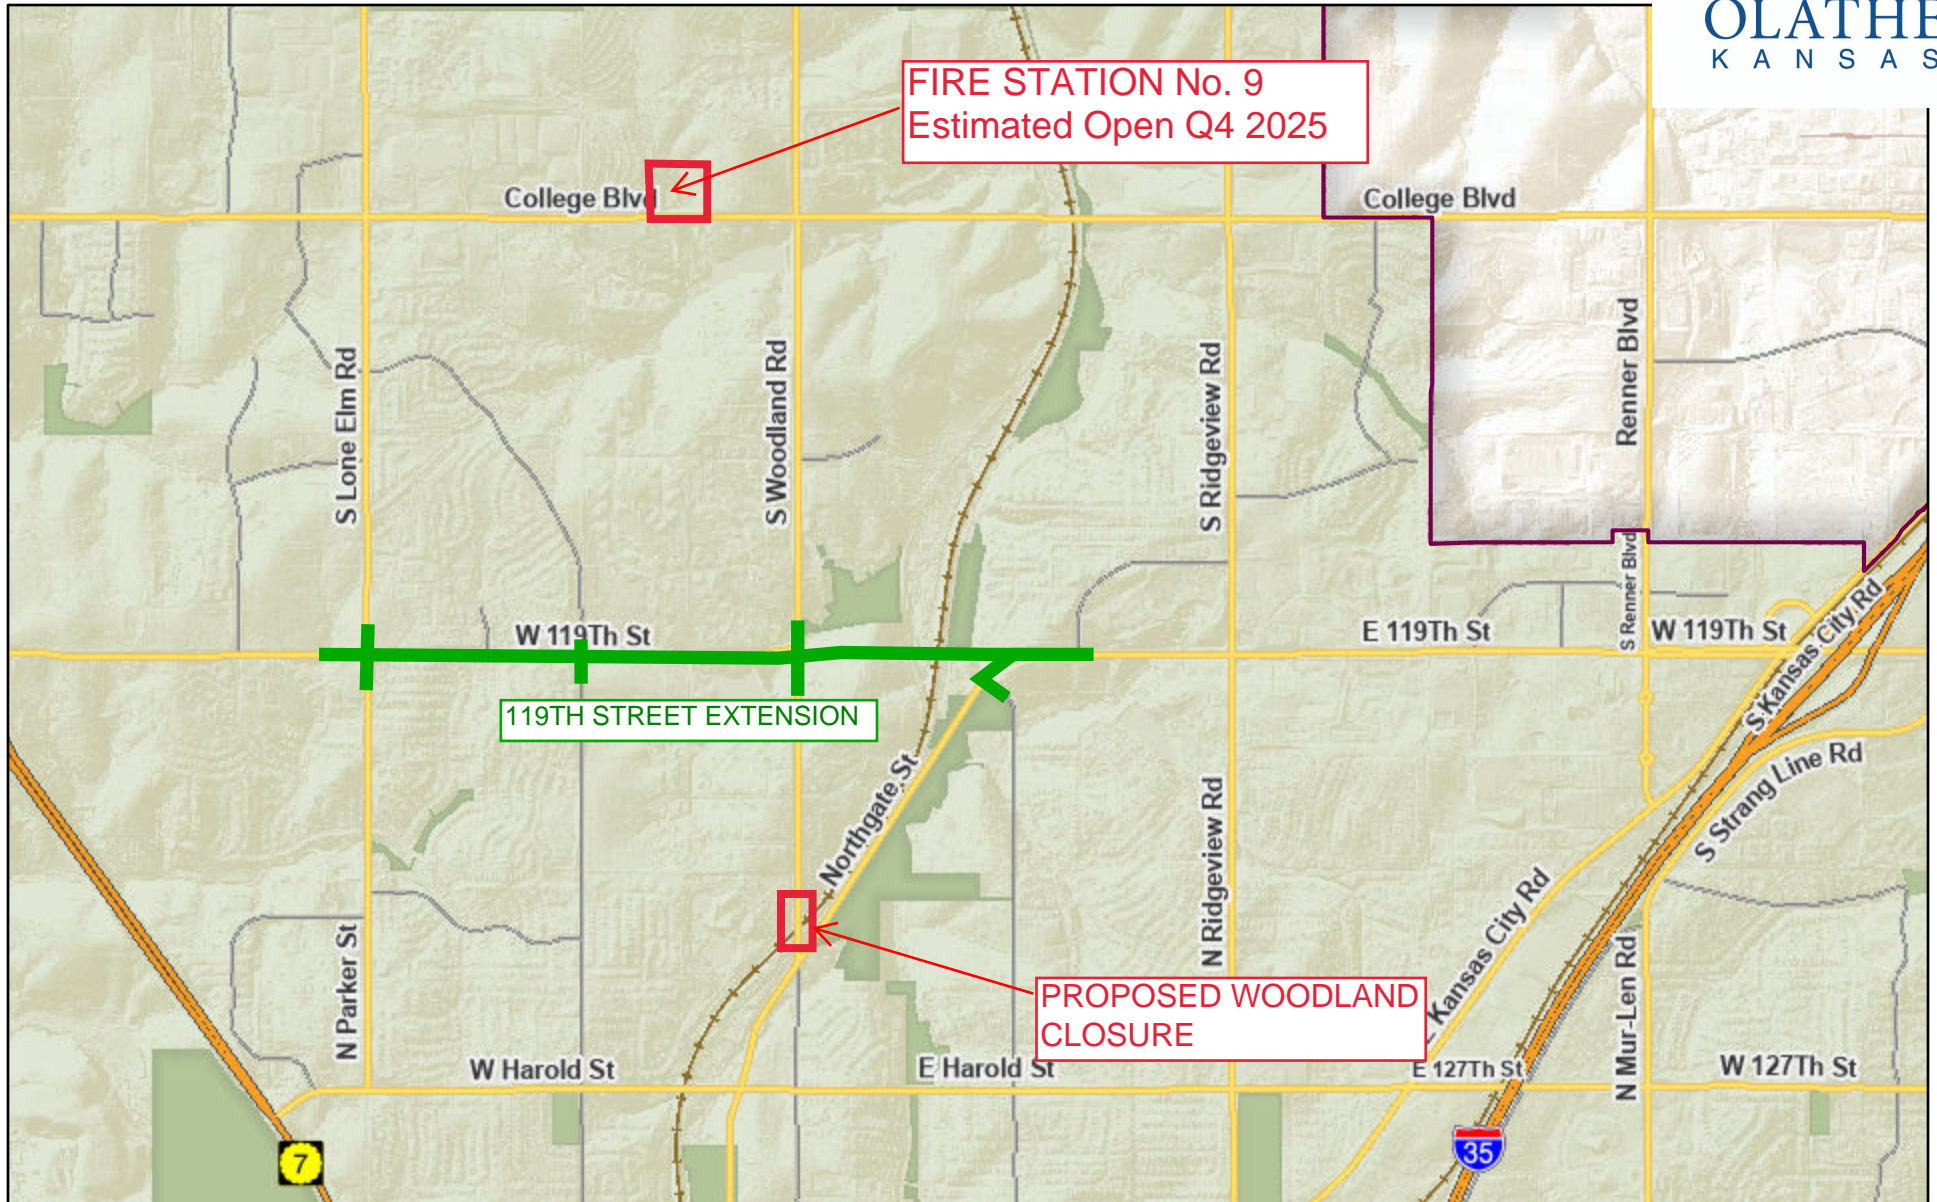

# 119th Street Extension, Proposed Woodland Closure

OPEN HOUSE PUBLIC MEETING, AUGUST 10TH 2023

 Olathe City Limits