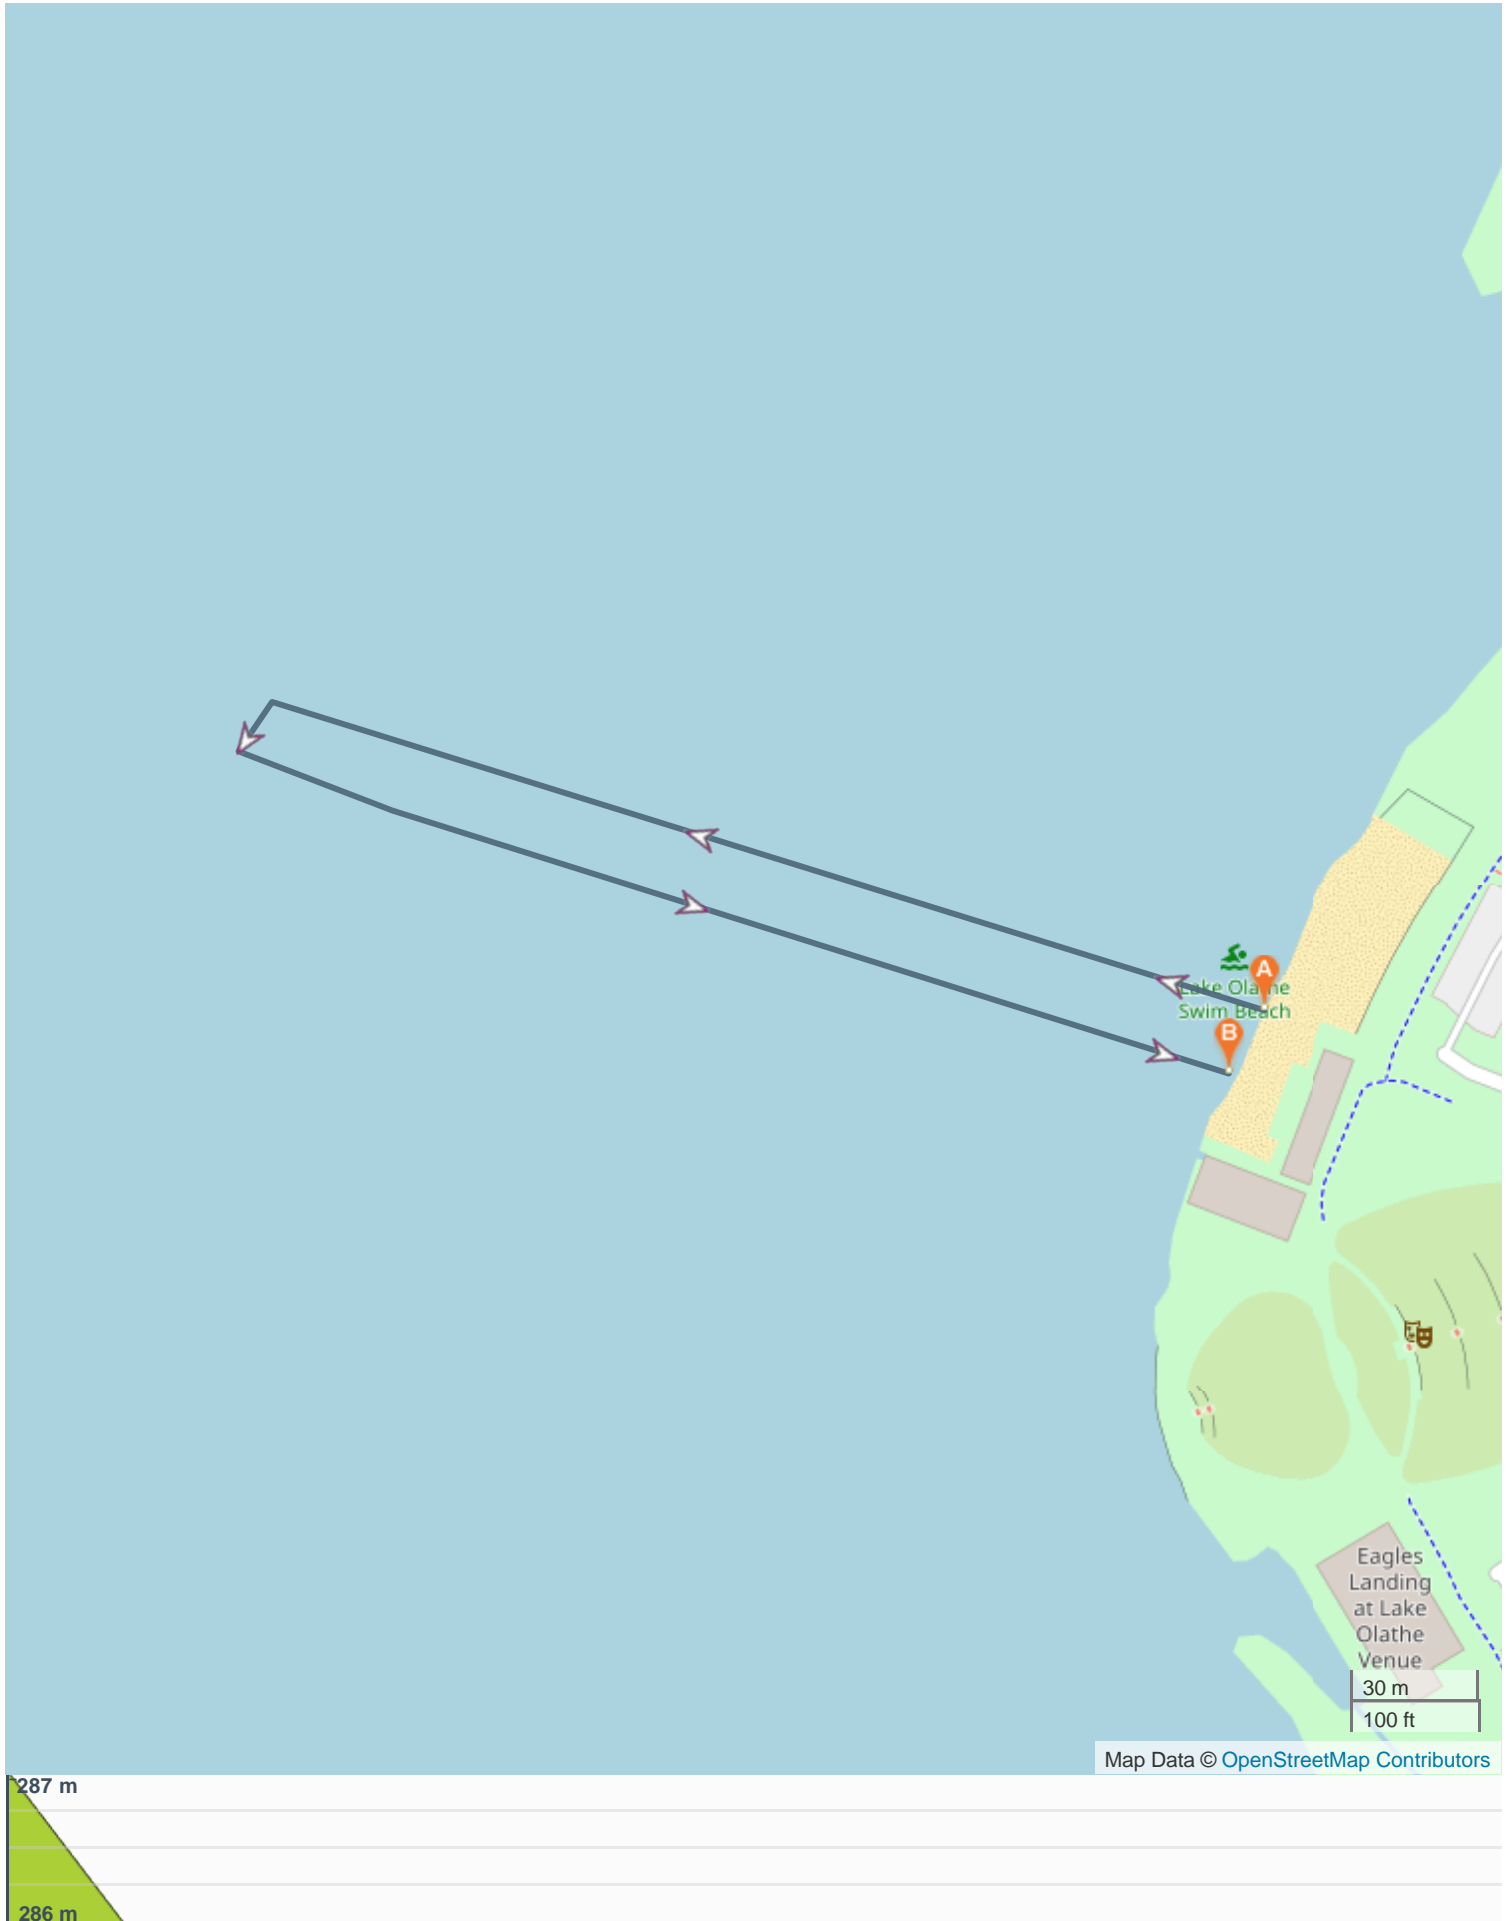

Lake Olathe Tri Swim 2023

ROUTE INFORMATION

ROUTE LENGTH 0.504 km

ASCENT 0 m

DESCENT 1 m

HILLS ⬆ 0.0% | ⬇ 20.0% | ➡ 80.0%

TERRAIN Mixed 🌲🌲

START **LAT: 38.877942, LNG: -94.871197**

NOTES

Lake Olathe Tri Swim 2023

ROUTE DIRECTIONS

No	Km	Turn	Directions
1	0.504		FINISH